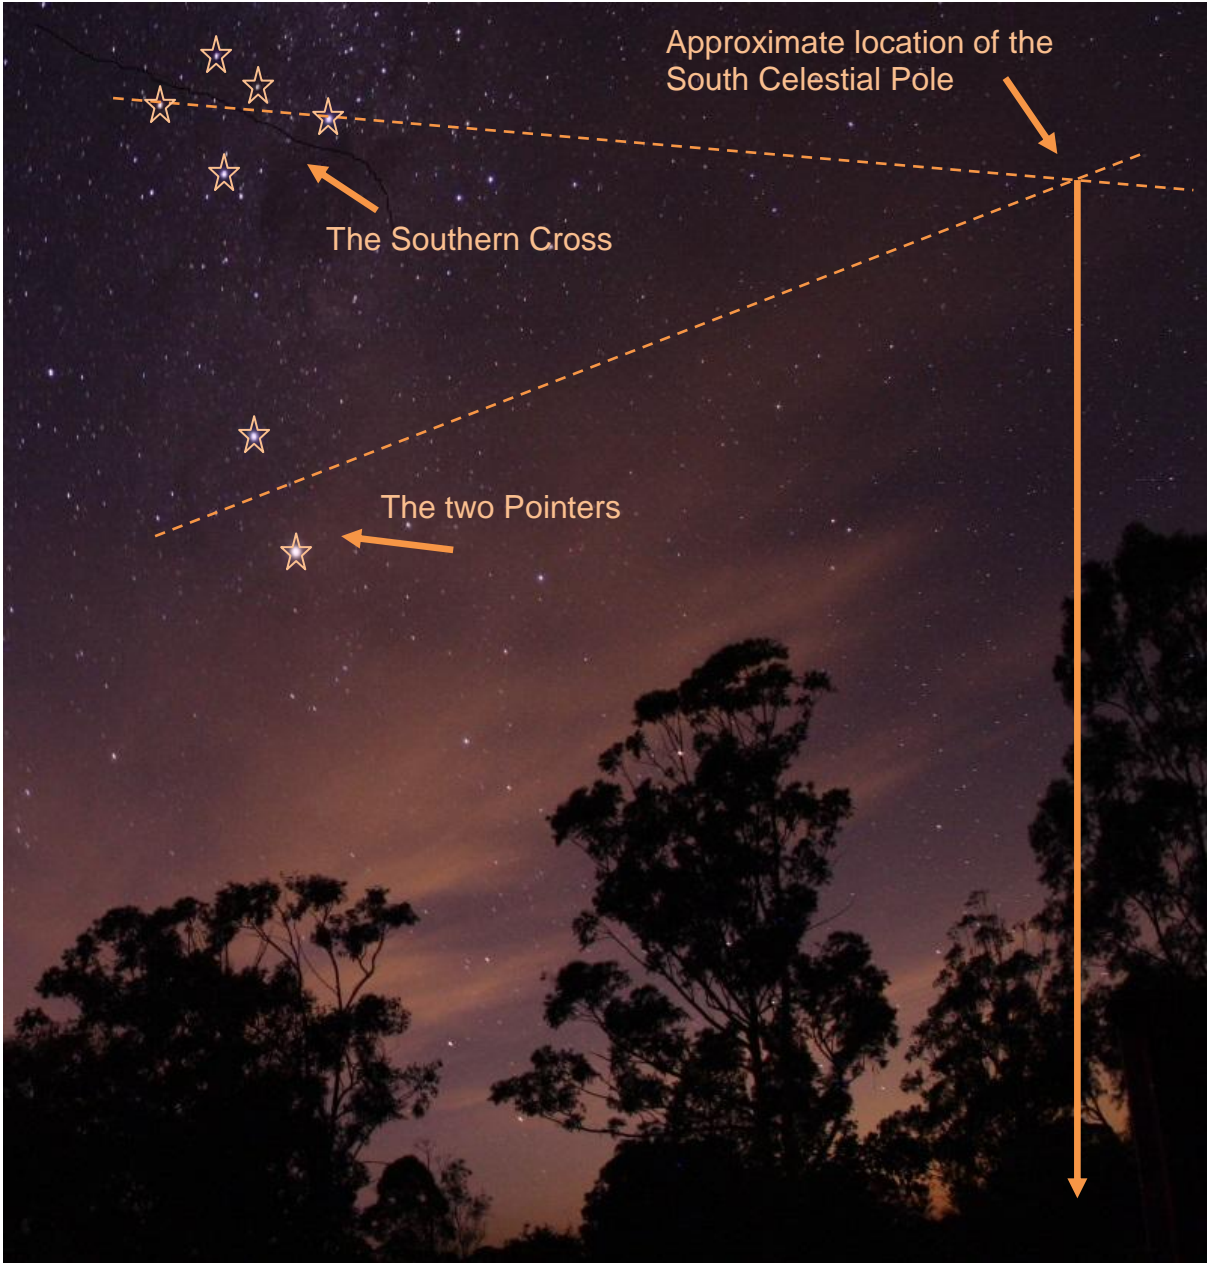

Image by James Athanasou